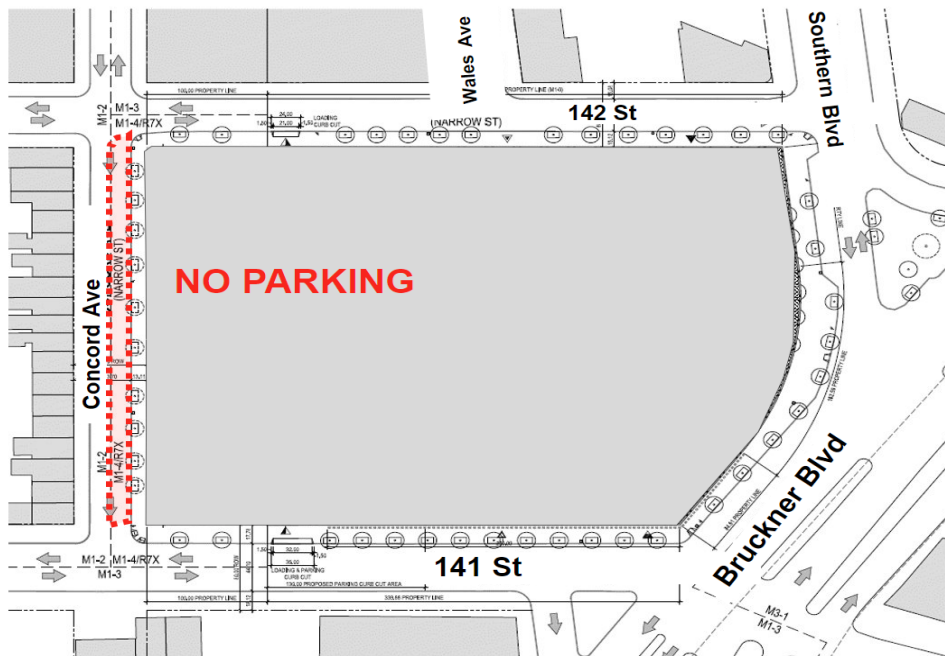

COMMUNITY ADVISORY

PROJECT NAME: BOROUGH BASED JAILS PROGRAM

PROJECT#: BBJ-XSP

BOROUGH: THE BRONX

ADVISORY ISSUED: 08/31/22

Parking Restrictions

No parking allowed along eastside of Concord Ave between 141st & 142nd

On/About Thursday, September 1st – Wednesday September 14th

In accordance with local regulations, parking will not be allowed on the eastside of Concord Ave between 141st Street and 142nd Street. All work conducted will be done with proper oversight. Efforts will be taken to minimize noise and dust impacts and work will be monitored for potential environmental impacts. This work will require no parking access for approximately two weeks.